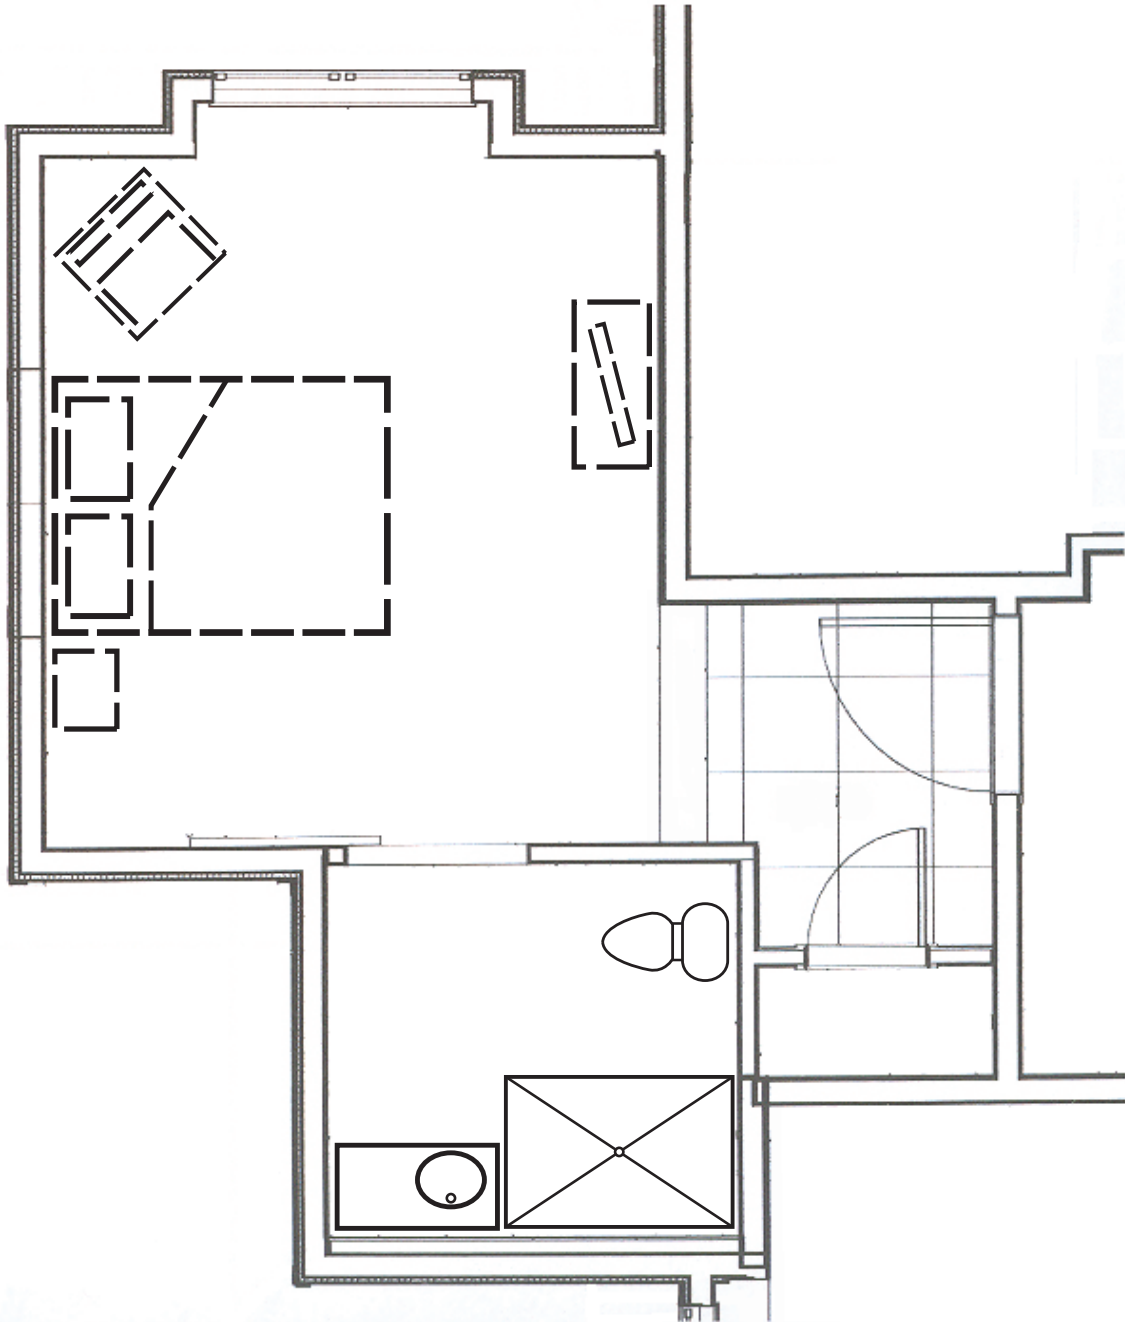

The Cottages at Cedar Community

Cedar Run Campus | 6090 Scenic Drive, West Bend, WI 53095

Deluxe 335 SQ. FT.