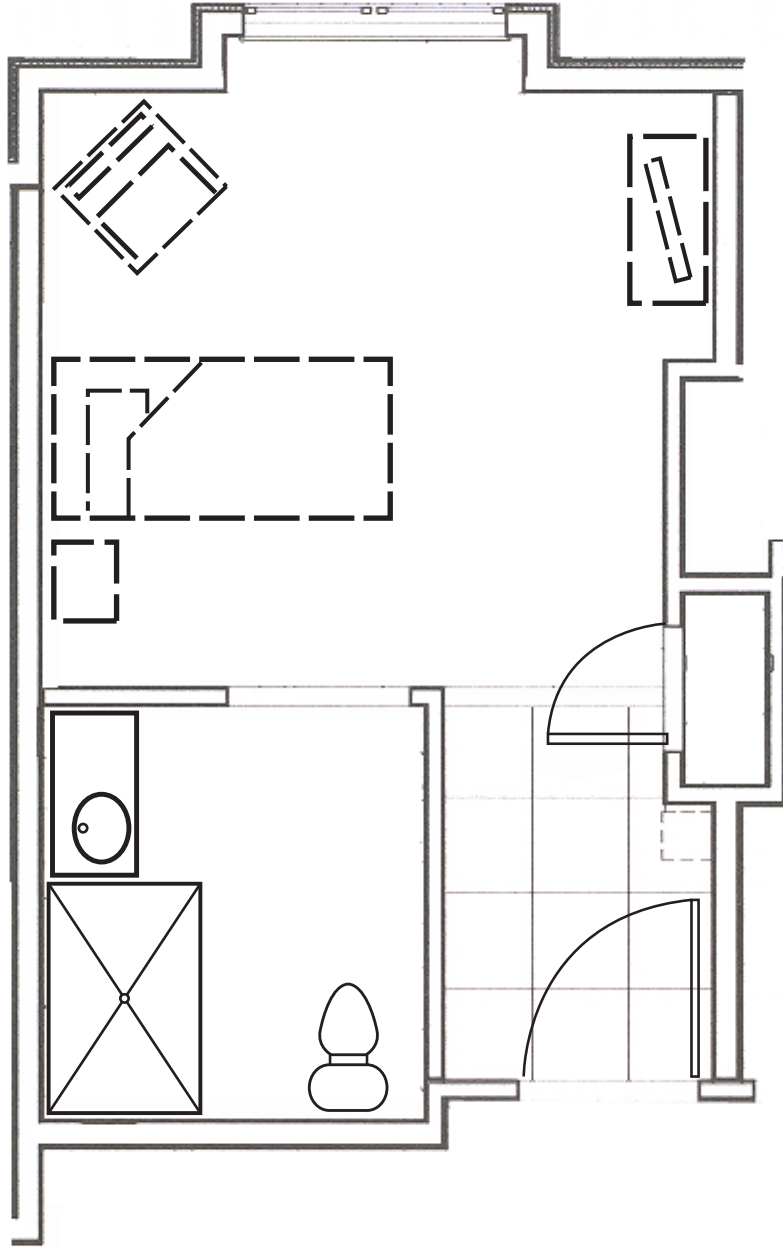

The Cottages at Cedar Community

Cedar Run Campus | 6090 Scenic Drive, West Bend, WI 53095

Standard 300 SQ. FT.