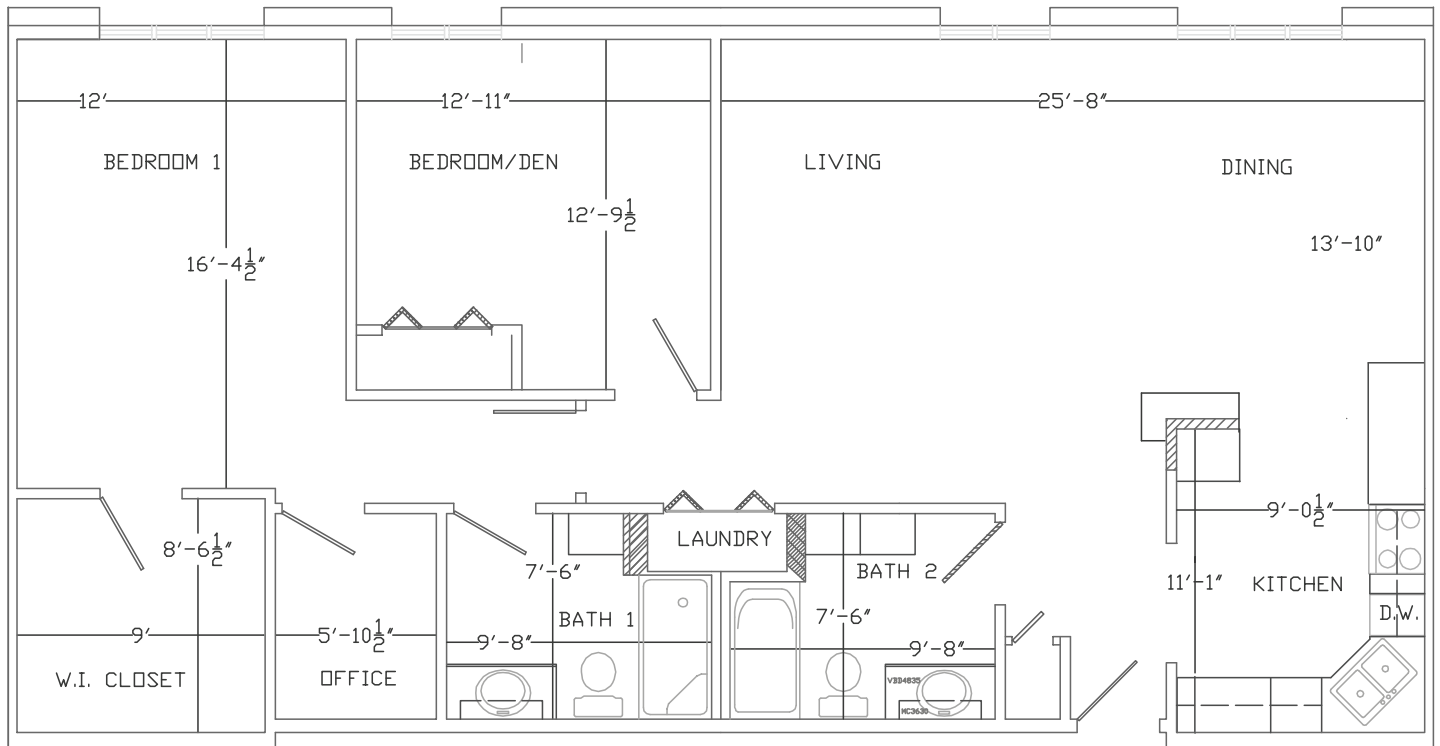

Independent Living Apartments at Cedar Community

Cedar Ridge Campus | 113 Cedar Ridge Drive, West Bend, WI 53095

Premiere 1,372 SQ. FT.