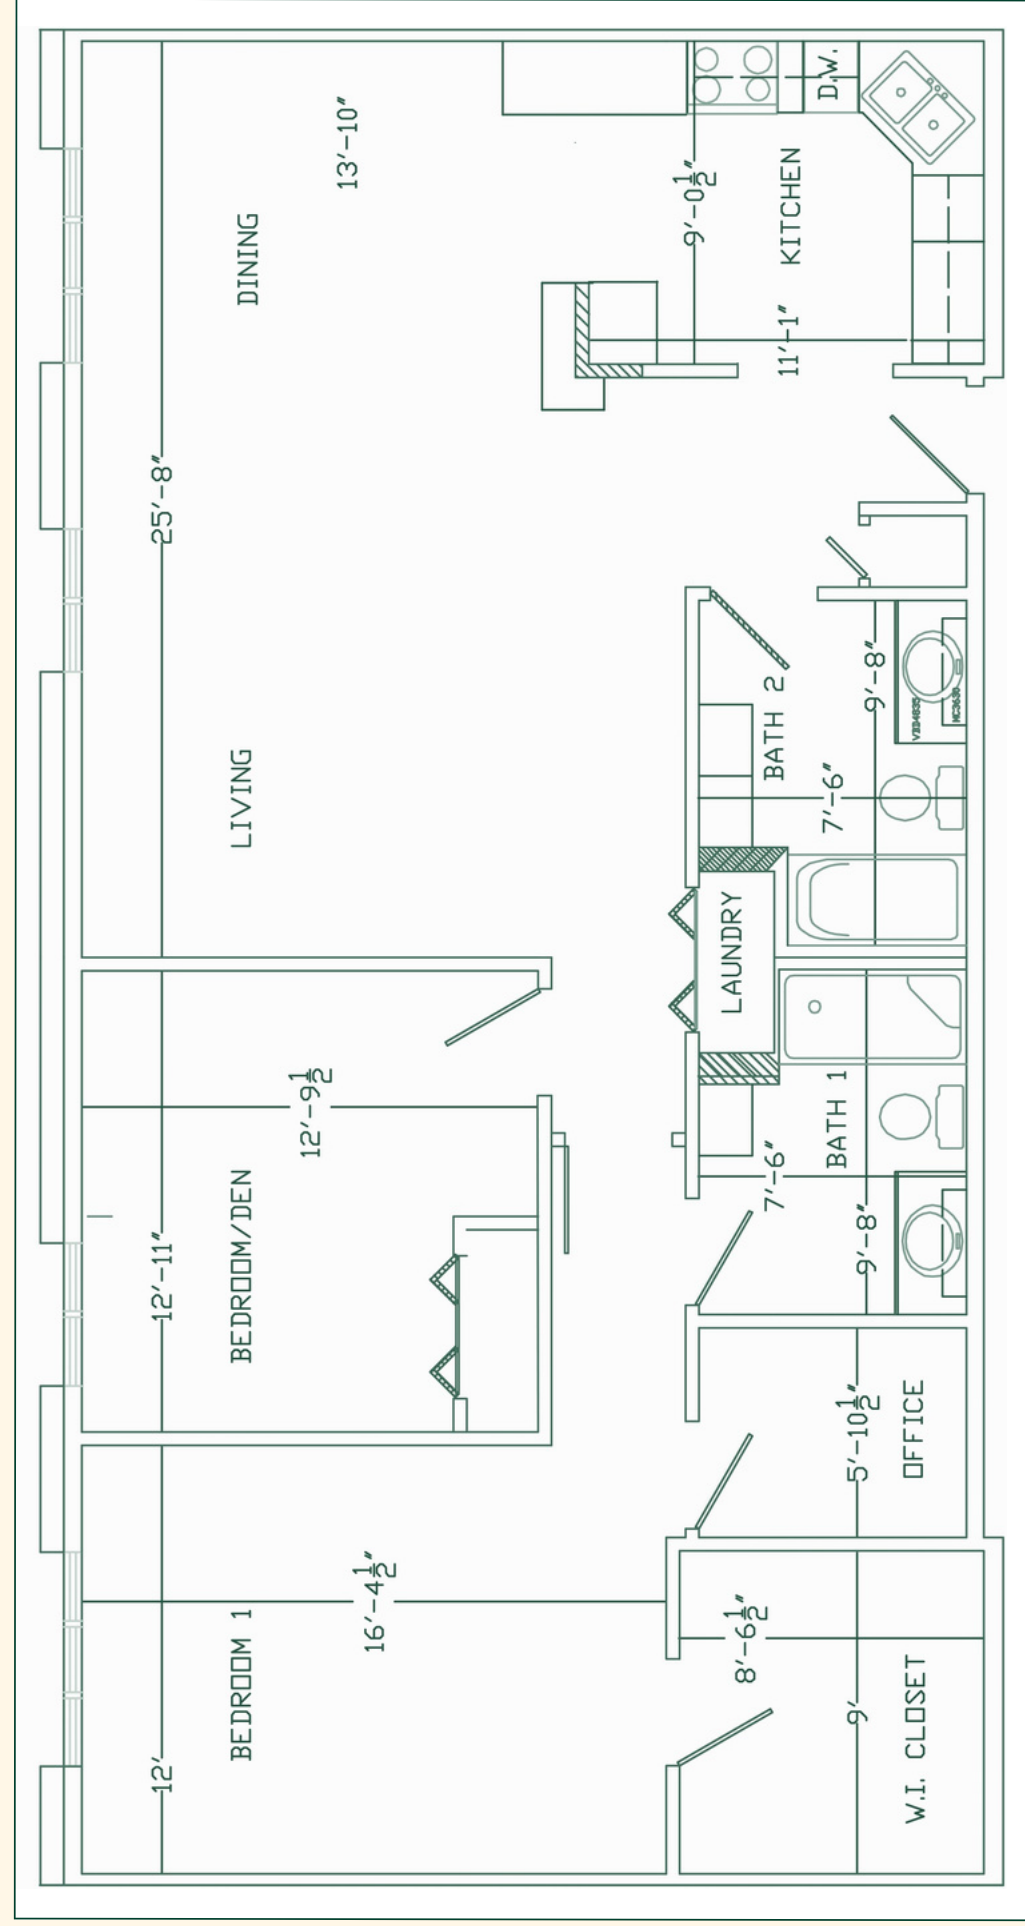

Premier two bedroom

1,372 SQ. FT.

- Two bedrooms (master has walk-in closet) • Two full bathrooms
- Storage/office area
- Laundry area

Three bedroom

1,640 SQ. FT.

- Three bedrooms (Master has walk-in closet) • Two full bathrooms
- Laundry room
- Storage/office area

FLOOR PLANS | CEDAR RIDGE APARTMENTS

One bedroom
684 SQ. FT.

- One bedroom with two closets
- One full bathroom with washer/dryer

Standard two bedroom
947 SQ. FT.

- Two bedrooms (master has walk-in closet) • One full bathroom
- One 1/2 bath/laundry room
- One bedroom with den option available

Deluxe two bedroom
1,035 SQ. FT.

- Two bedrooms (master has walk-in closet) • One full bathroom
- One 1/2 bath/laundry room