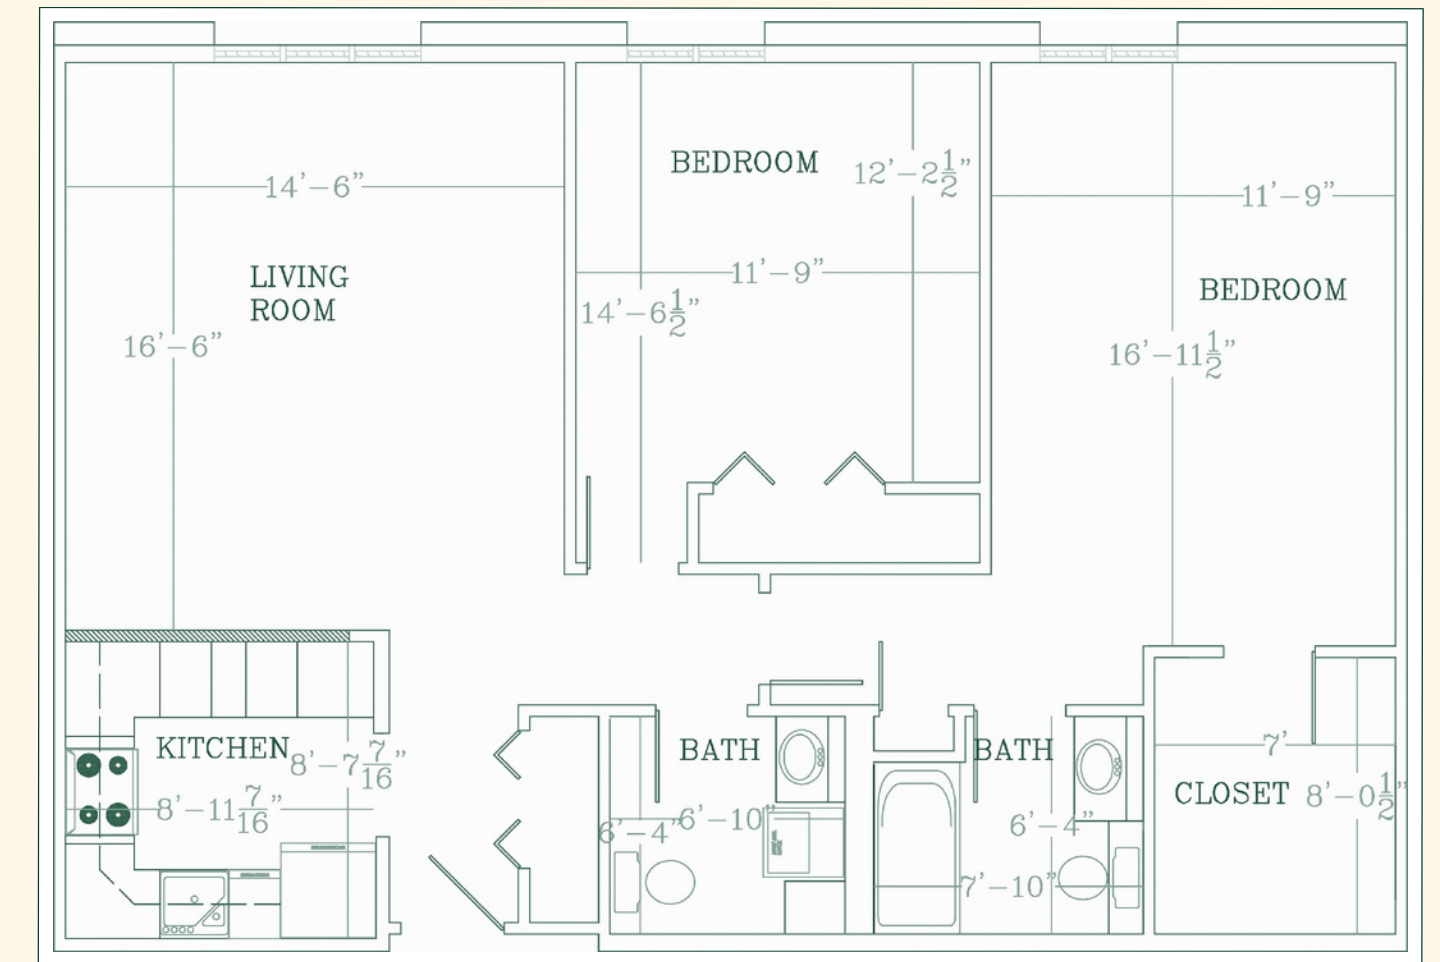

Premier two bedroom

1,372 SQ. FT.

- Two bedrooms (master has walk-in closet) • Two full bathrooms
- Storage/office area
- Laundry area

Three bedroom

1,640 SQ. FT.

- Three bedrooms (Master has walk-in closet) • Two full bathrooms
- Laundry room
- Storage/office area

FLOOR PLANS | CEDAR RIDGE APARTMENTS

One bedroom
684 SQ. FT.

- One bedroom with two closets
- One full bathroom with washer/dryer

Standard two bedroom
947 SQ. FT.

- Two bedrooms (master has walk-in closet) • One full bathroom
- One 1/2 bath/laundry room
- One bedroom with den option available

Deluxe two bedroom
1,035 SQ. FT.

- Two bedrooms (master has walk-in closet) • One full bathroom
- One 1/2 bath/laundry room