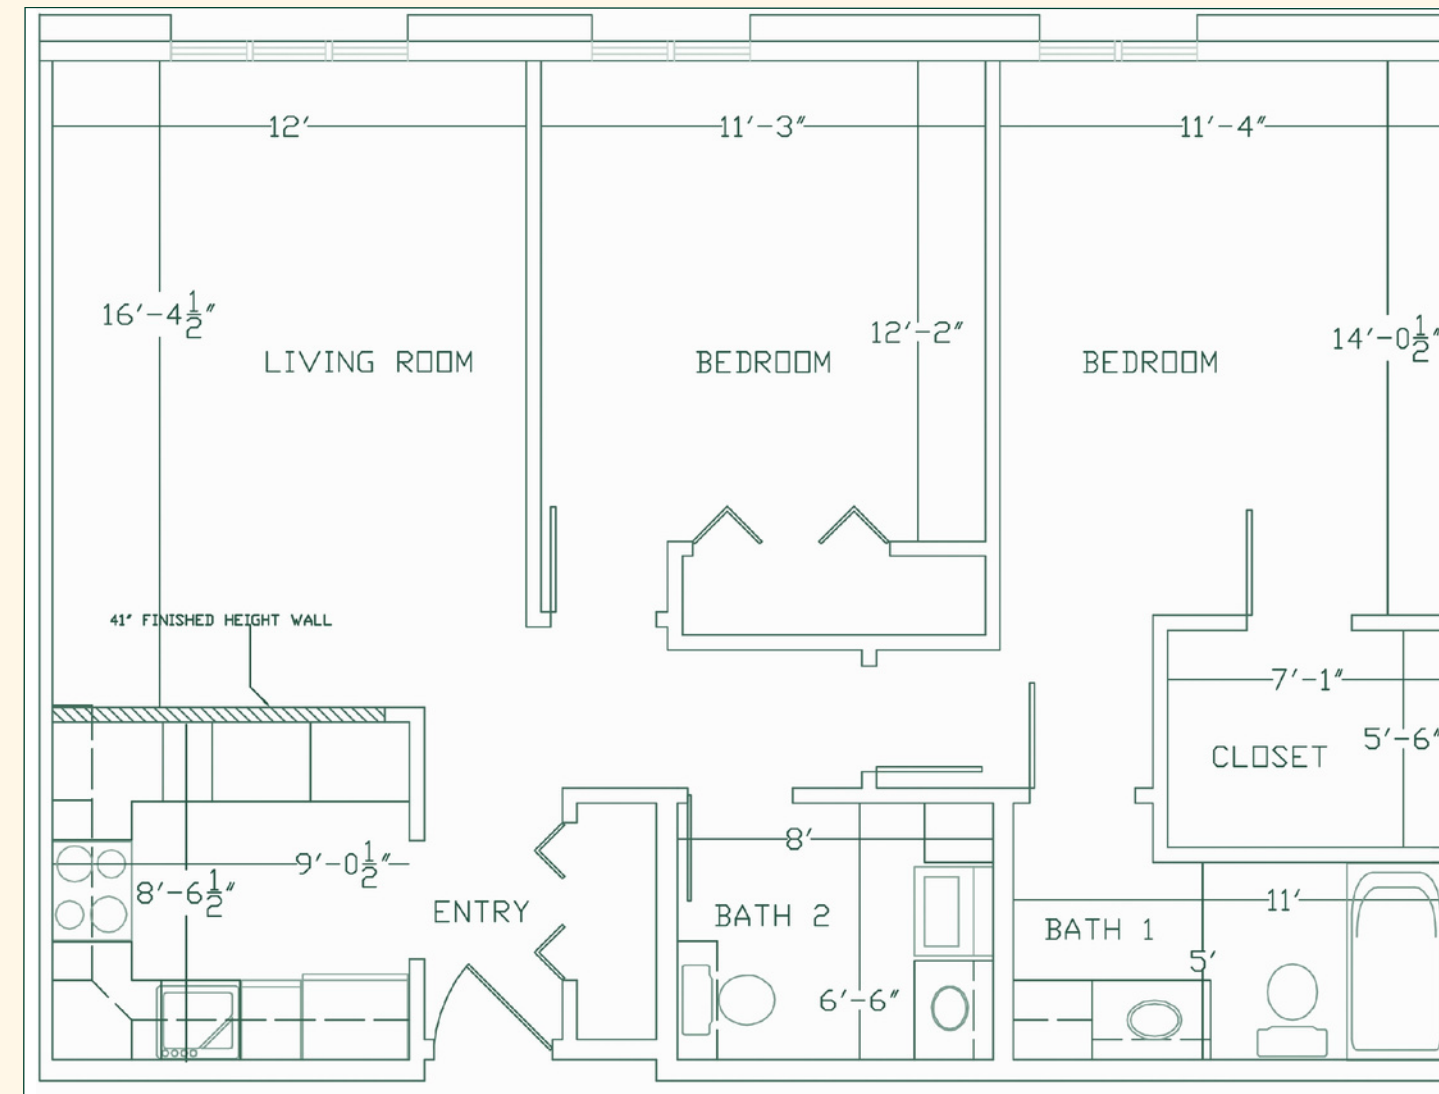

Premier two bedroom

1,372 SQ. FT.

- Two bedrooms (master has walk-in closet) • Two full bathrooms
- Storage/office area
- Laundry area

Three bedroom

1,640 SQ. FT.

- Three bedrooms (Master has walk-in closet) • Two full bathrooms
- Laundry room
- Storage/office area

FLOOR PLANS | CEDAR RIDGE APARTMENTS

One bedroom
684 SQ. FT.

- One bedroom with two closets
- One full bathroom with washer/dryer

Standard two bedroom
947 SQ. FT.

- Two bedrooms (master has walk-in closet) • One full bathroom
- One 1/2 bath/laundry room
- One bedroom with den option available

Deluxe two bedroom
1,035 SQ. FT.

- Two bedrooms (master has walk-in closet) • One full bathroom
- One 1/2 bath/laundry room