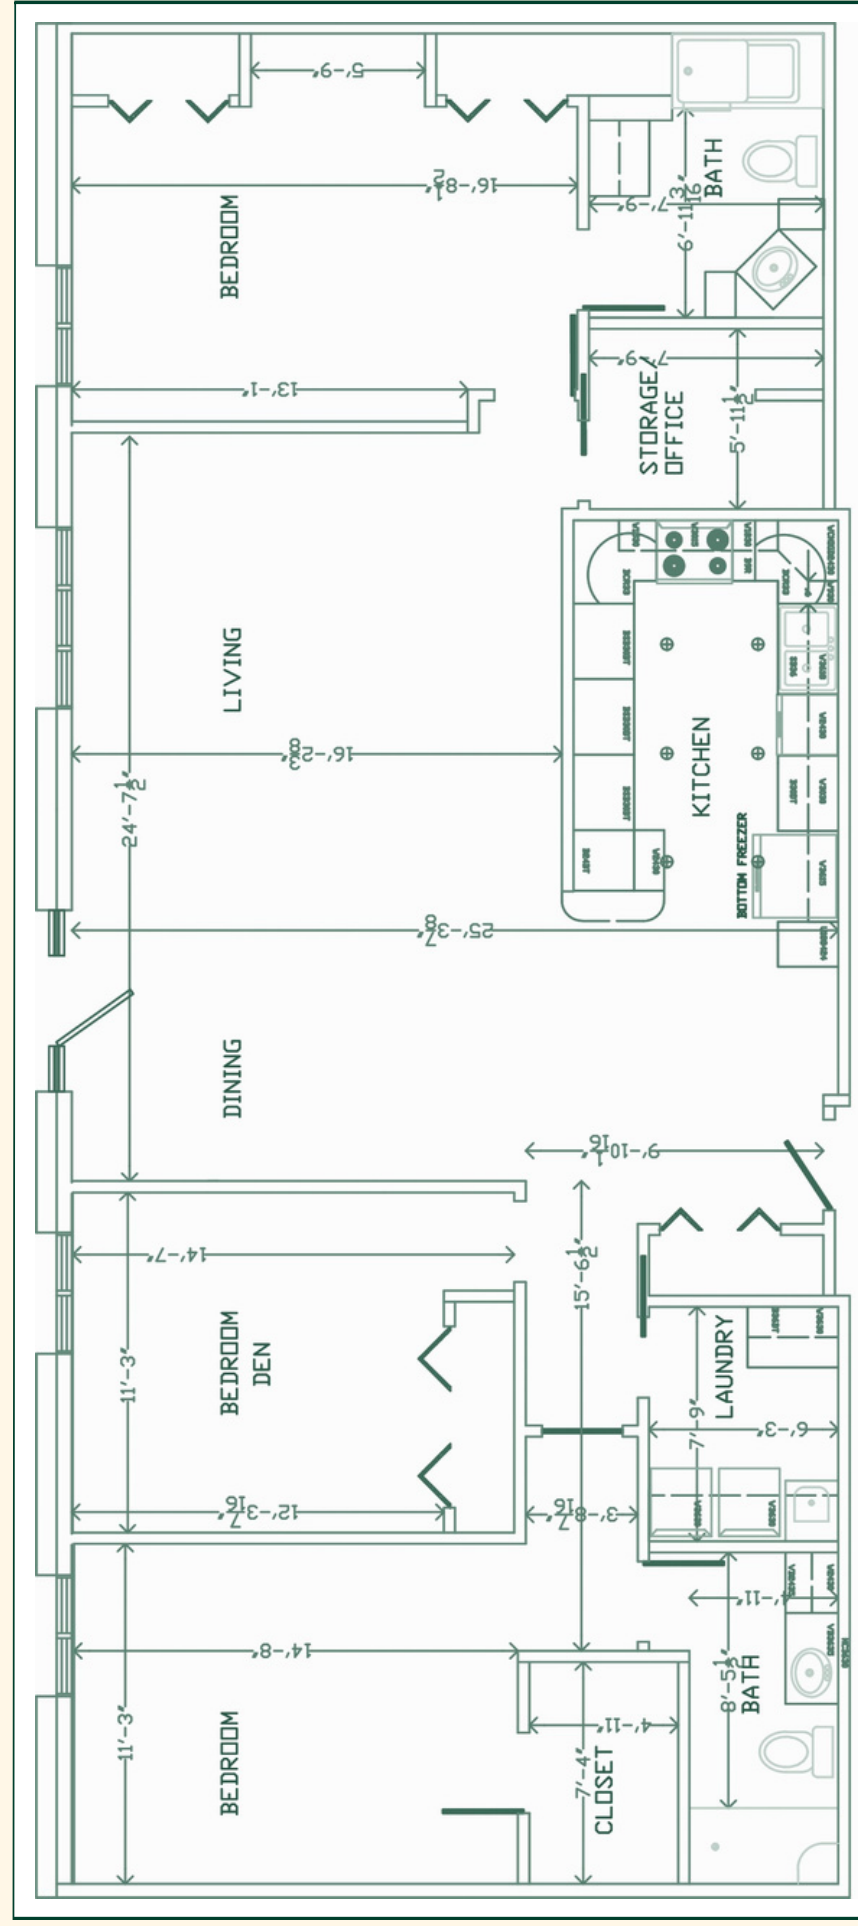

Premier two bedroom

1,372 SQ. FT.

- Two bedrooms (master has walk-in closet) • Two full bathrooms
- Storage/office area
- Laundry area

Three bedroom

1,640 SQ. FT.

- Three bedrooms (Master has walk-in closet) • Two full bathrooms
- Laundry room
- Storage/office area

FLOOR PLANS | CEDAR RIDGE APARTMENTS

One bedroom
684 SQ. FT.

- One bedroom with two closets
- One full bathroom with washer/dryer

Standard two bedroom
947 SQ. FT.

- Two bedrooms (master has walk-in closet) • One full bathroom
- One 1/2 bath/laundry room
- One bedroom with den option available

Deluxe two bedroom
1,035 SQ. FT.

- Two bedrooms (master has walk-in closet) • One full bathroom
- One 1/2 bath/laundry room