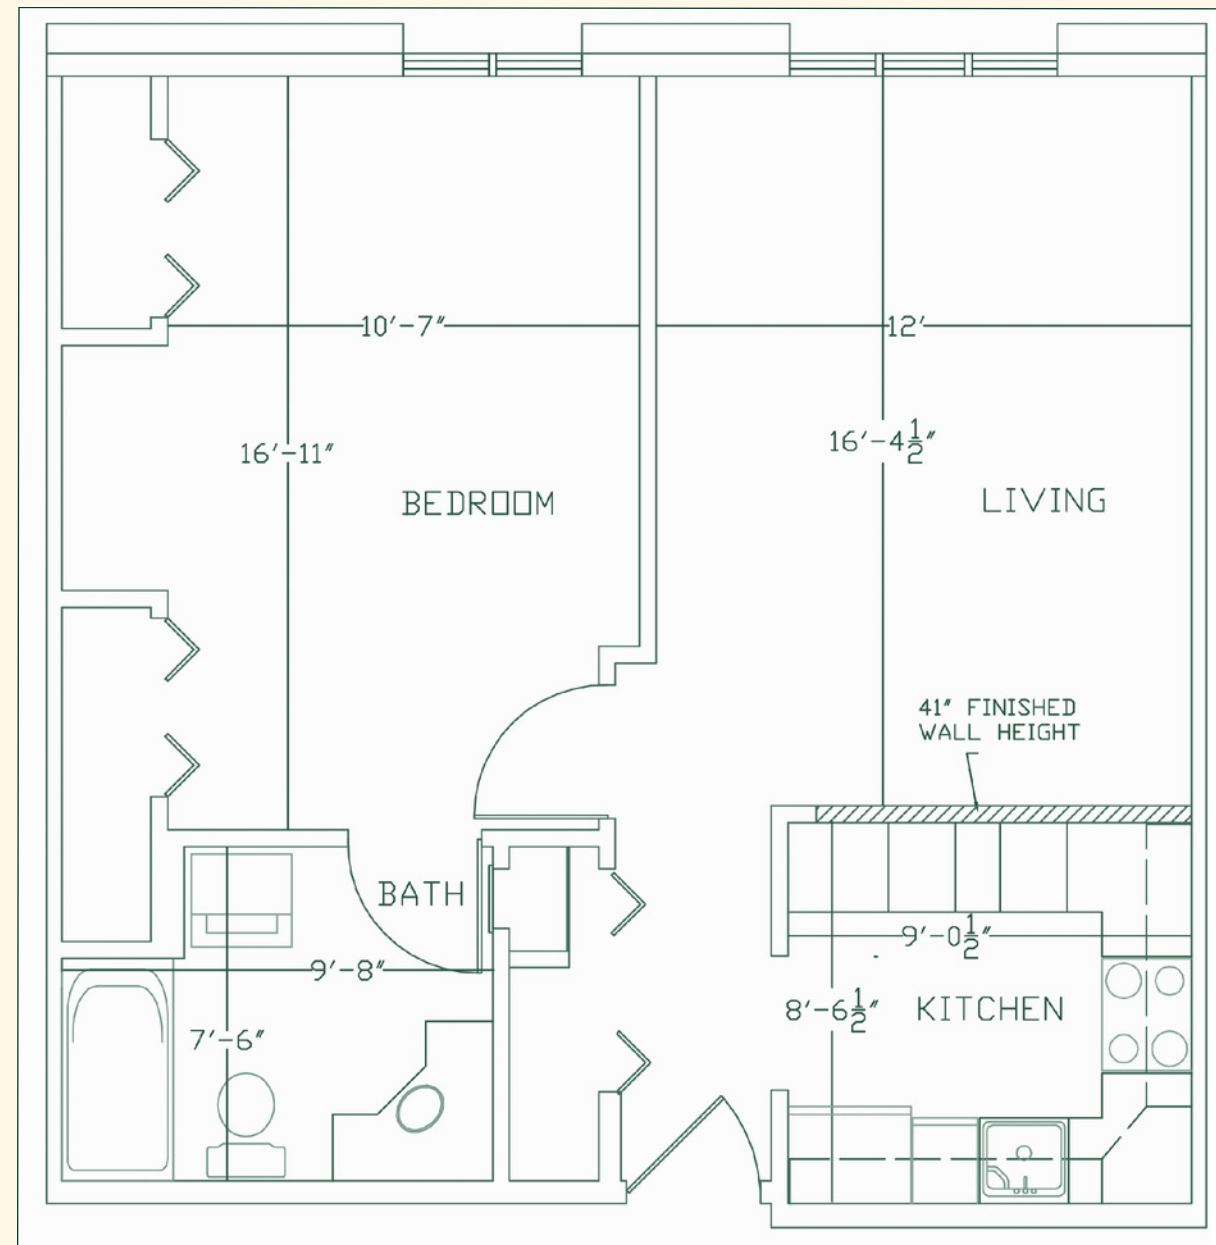

Premier two bedroom

1,372 SQ. FT.

- Two bedrooms (master has walk-in closet) • Two full bathrooms
- Storage/office area
- Laundry area

Three bedroom

1,640 SQ. FT.

- Three bedrooms (Master has walk-in closet) • Two full bathrooms
- Laundry room
- Storage/office area

FLOOR PLANS | CEDAR RIDGE APARTMENTS

One bedroom
684 SQ. FT.

- One bedroom with two closets
- One full bathroom with washer/dryer

Standard two bedroom
947 SQ. FT.

- Two bedrooms (master has walk-in closet) • One full bathroom
- One 1/2 bath/laundry room
- One bedroom with den option available

Deluxe two bedroom
1,035 SQ. FT.

- Two bedrooms (master has walk-in closet) • One full bathroom
- One 1/2 bath/laundry room